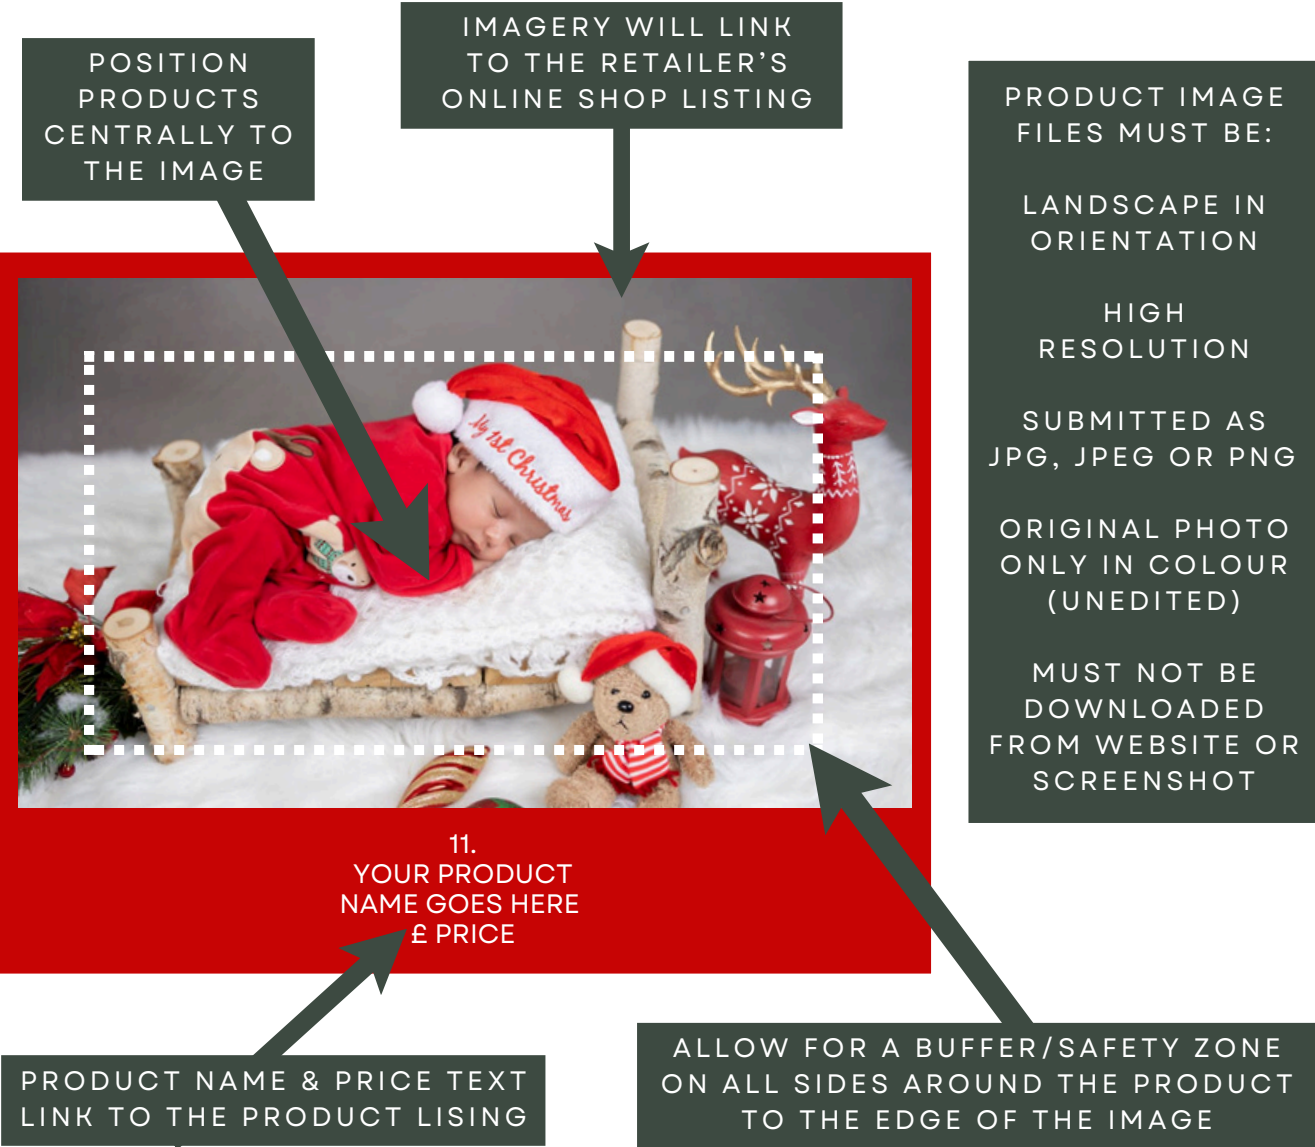

- THE IMAGERY SUPPLIED MUST BE YOUR OWN TO COMPLY WITH COPYRIGHT OWNERSHIP -

THE 2024 Christmas GIFT GUIDE

LANDSCAPE LISTING GUIDANCE

STANDARD LANDSCAPE PRODUCT LISTINGS ARE USED TO PROMOTE SINGLE PRODUCTS. THE MAIN PRODUCT SHOULD BE OBVIOUS WHEN DISPLAYED AMONGST OTHER ITEMS.

- THE IMAGERY SUPPLIED MUST BE YOUR OWN TO COMPLY WITH COPYRIGHT OWNERSHIP -

THE 2024 Christmas GIFT GUIDE

A4 FULL PAGE LISTING GUIDANCE

A4 FULL PAGE PRODUCT LISTINGS CAN PROMOTE SINGLE OR MULTIPLE PRODUCTS . THERE WILL BE PRODUCT TEXT & PRICE WITH LINK FOR EACH PRODUCT DISPLAYED.